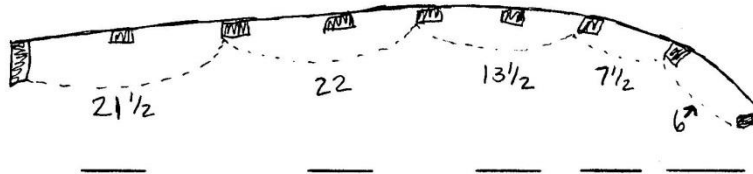

30350 Akerson St
Lindstrom, MN 55045

(651) 484-9022
1-800-208-9032

Web Site: www.ClassiqueUpholstery.com
E-Mail: Mike@ClassiqueUpholstery.com

**1930-31 Ford Victoria
Headliner measurement information**

Variations are found in cars with the wood bow construction. We ask that you check the measurements below ~ please write your measurements next to the approximates we have provided. Measurements should be taken from the front of one bow to the front of the next bow.