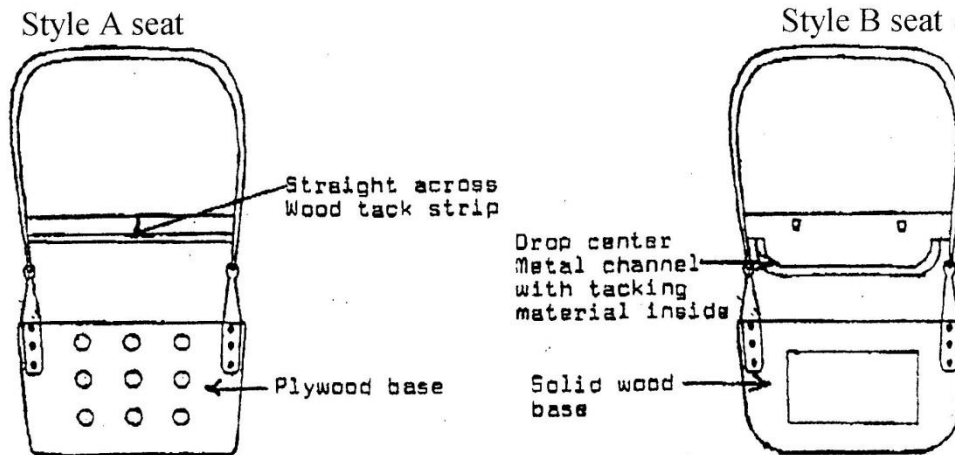

Please initial by the seat style you have: A _____ B _____

Is the car body style
Steelback _____ Leatherback _____